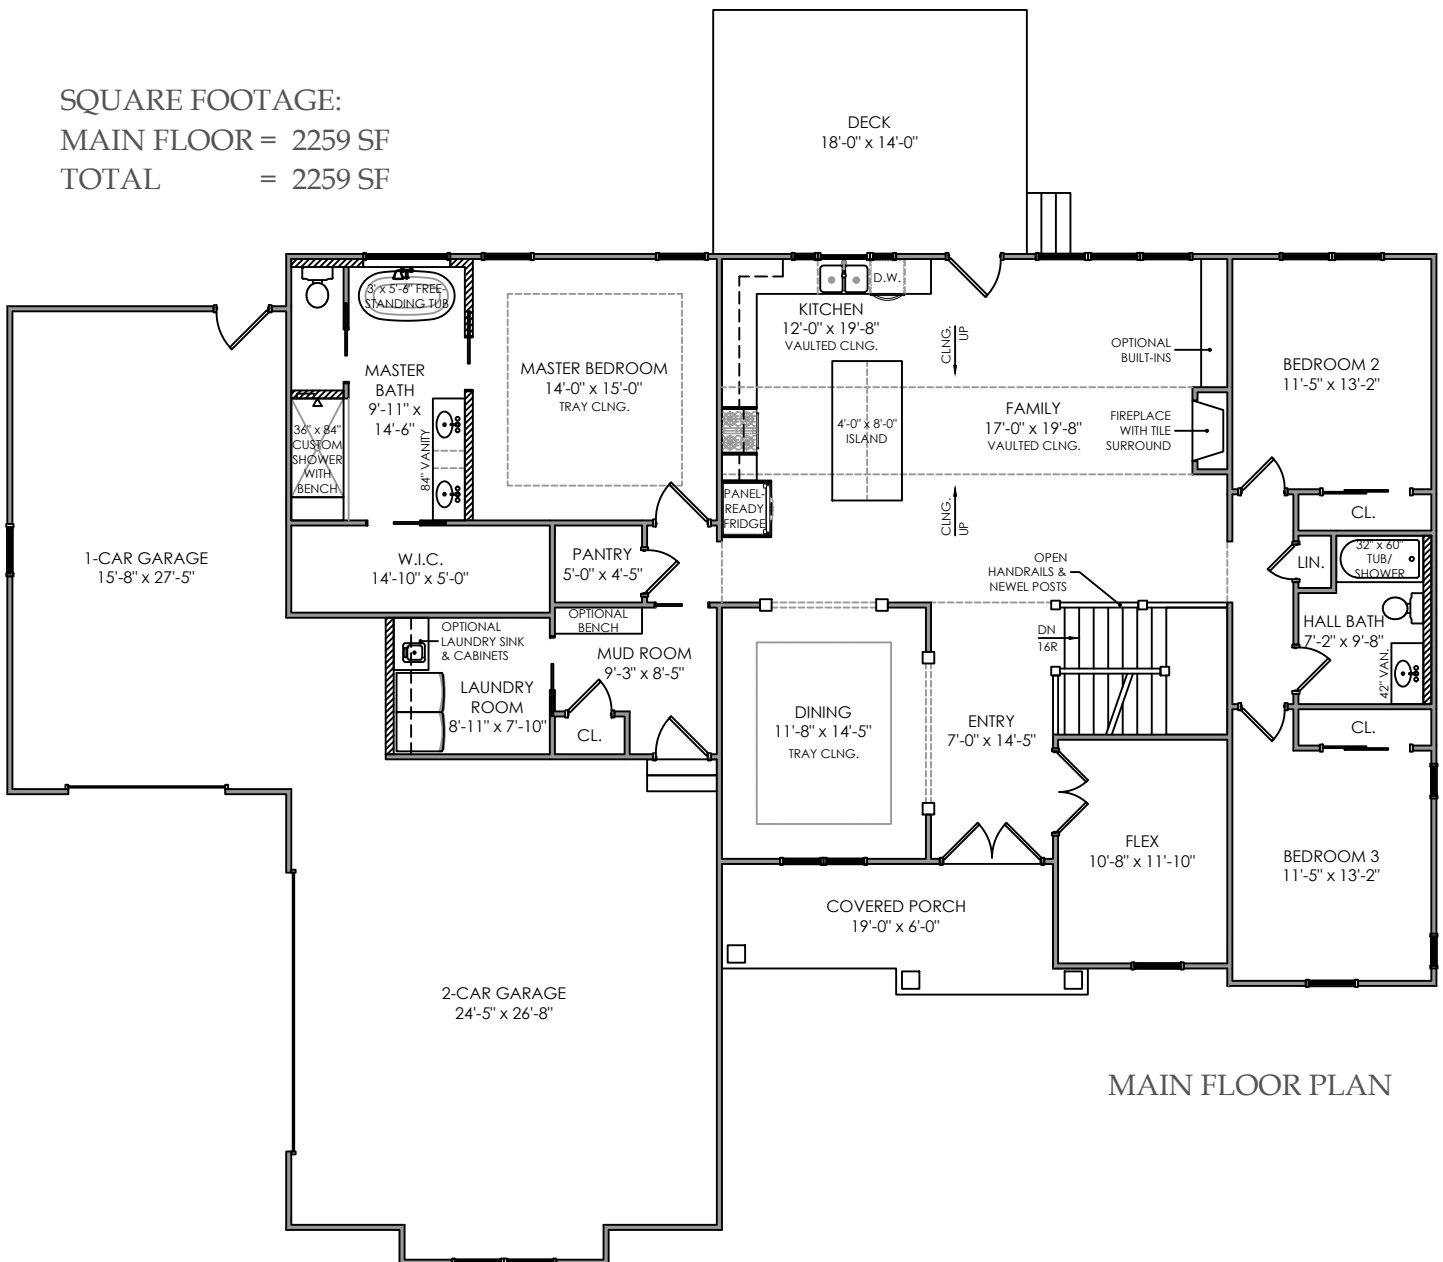

THE FORD

BY CRUSADER HOMES

SQUARE FOOTAGE:
 MAIN FLOOR = 2259 SF
 TOTAL = 2259 SF

MAIN FLOOR PLAN