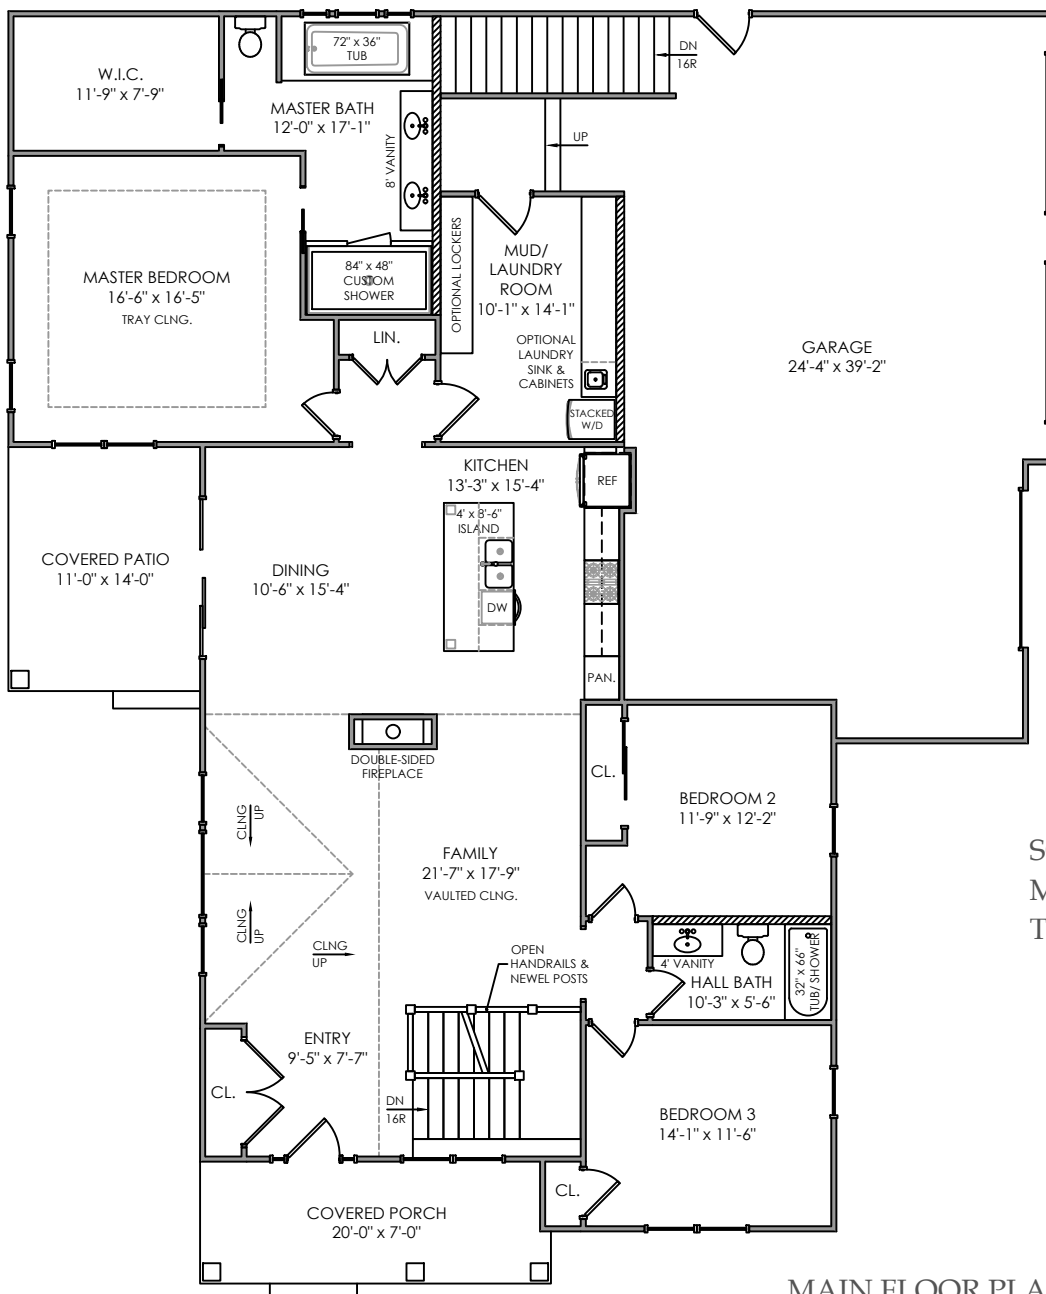

THE EISENHOWER

BY CRUSADER HOMES

SQUARE FOOTAGE:
 MAIN FLOOR = 2162 SF
 TOTAL = 2162 SF

MAIN FLOOR PLAN