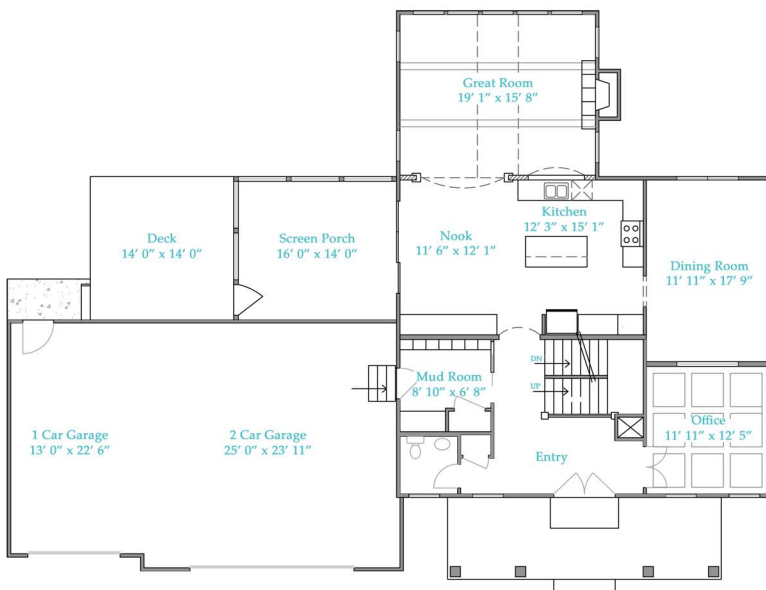

## MODEL HOME

### Square Footage

Main: 1468  
Second: 1610  
Total: 3078

Main Floor

Second Floor

Width: 74' 0"  
Depth: 54' 0"

Contact us today to build a home "tailored to fit your dreams"

PHONE: 219.405.8018  
MATT@CRUSADERHOMES.COM  
www.CRUSADERHOMES.com