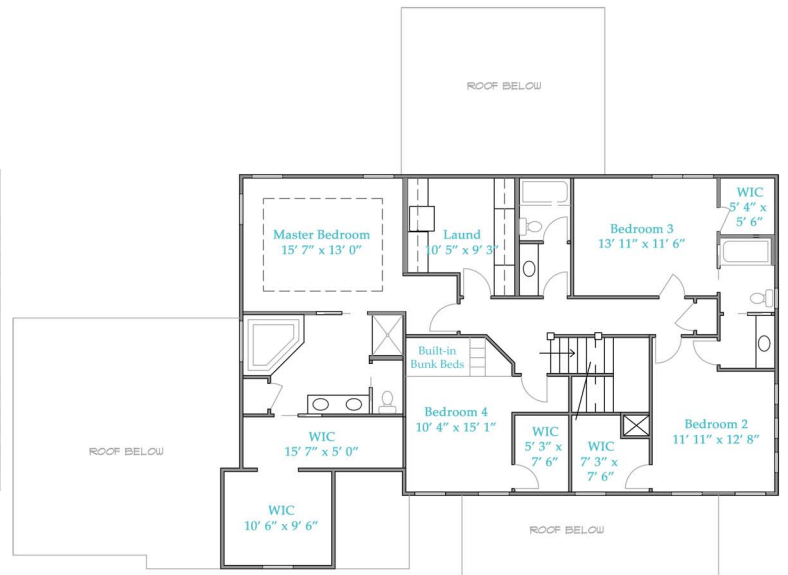

## MODEL HOME

### Square Footage

Main: 1468  
Second: 1610  
Total: 3078

Main Floor

Second Floor

Width: 74' 0"  
Depth: 54' 0"

Contact us today to build a home "tailored to fit your dreams"

PHONE: 219.405.8018  
MATT@CRUSADERHOMES.COM  
www.CRUSADERHOMES.com